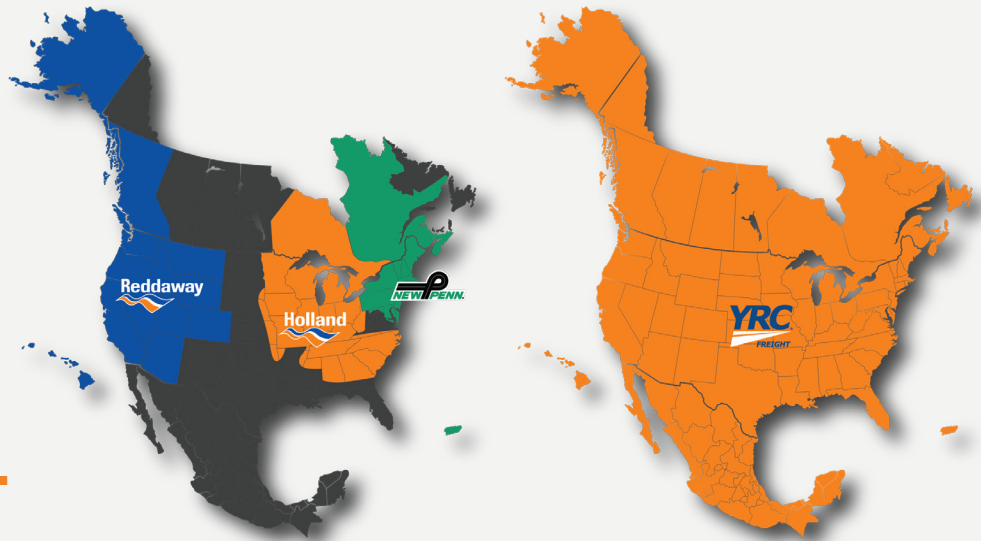

# What's New with **Yellow**

**Shipping Discounts** with Holland, New Penn & Reddaway  
now offered through your Association.

**We've got  
North America  
covered.**

**And we're just  
getting started.**

## **Comprehensive shipping capabilities, powered by award-winning services.**

- Holland provides industry-leading next-day and second day service across the Midwest, Central & Southeastern U.S. & Eastern Canada
- Reddaway is the premier next-day and second-day service provider in the Western U.S., including Hawaii, Alaska & Canada
- New Penn serves the Northeastern U.S., Eastern Canada & Puerto Rico through a superior next-day network
- YRC Freight is the original LTL expert with comprehensive coverage throughout North America
- HENRY Logistics is a coast-to-coast logistics brokerage company that combines trucks with technology to make things happen